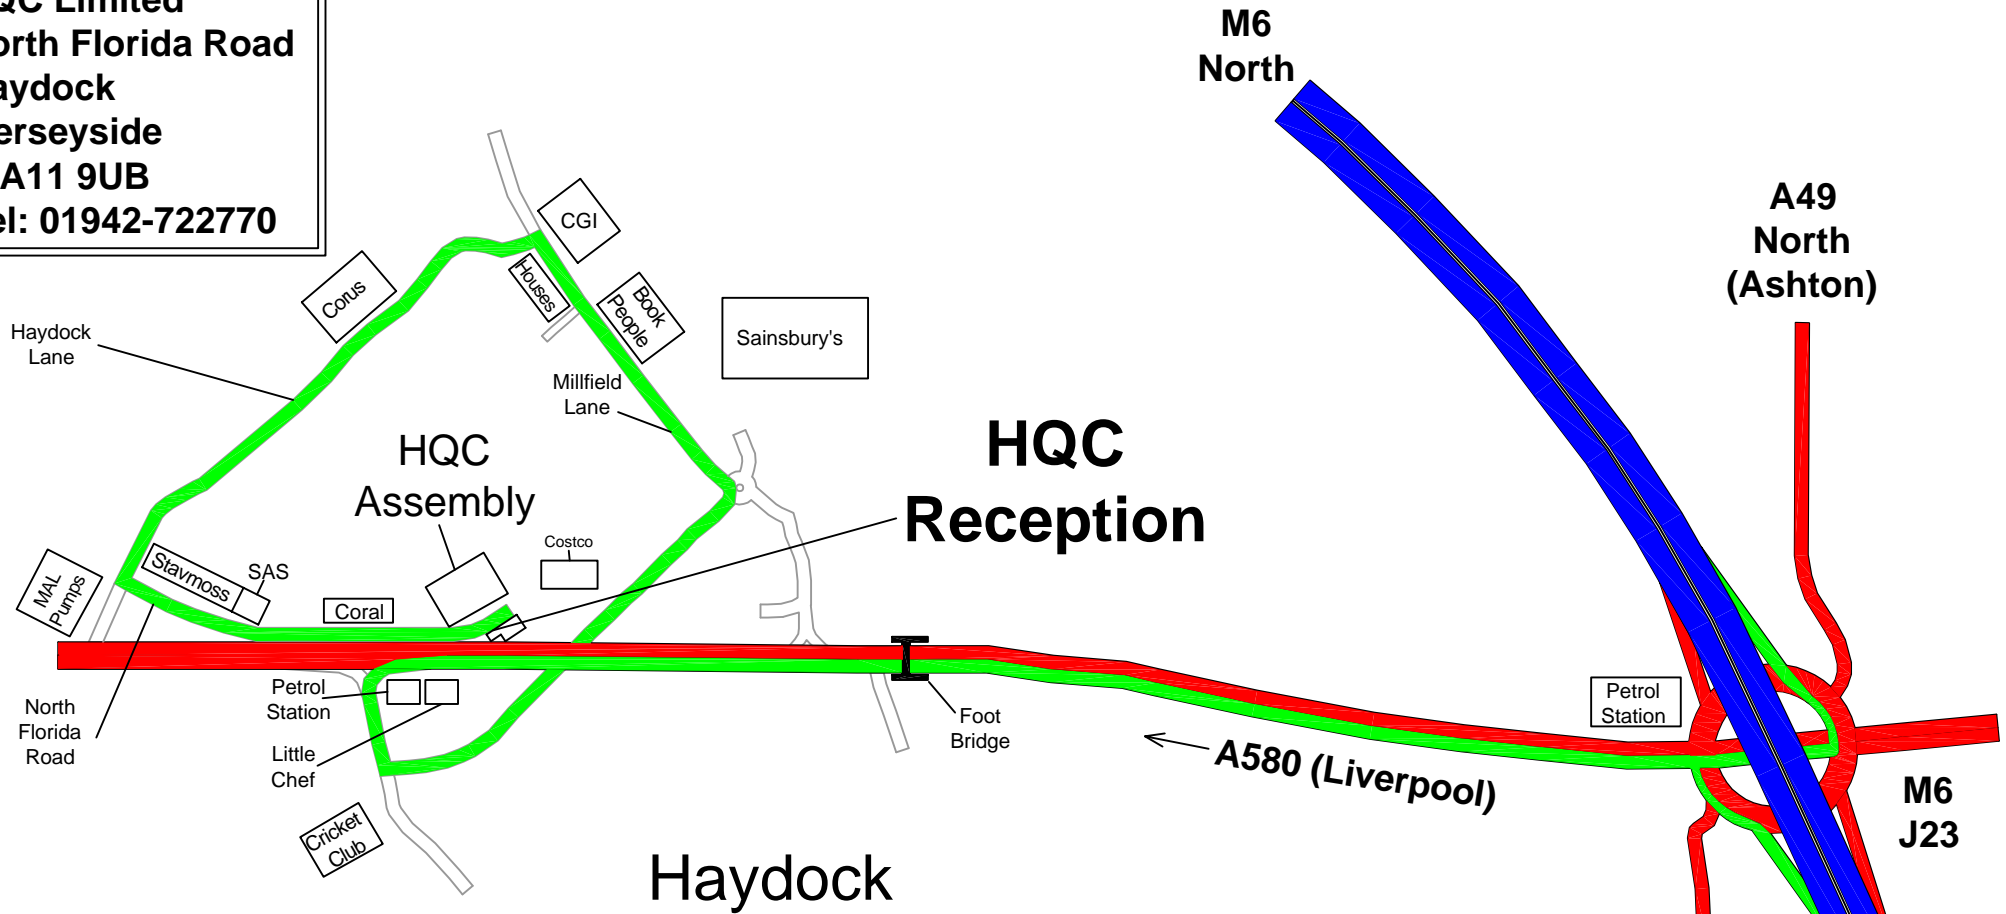

HQC Limited
North Florida Road
Haydock
Merseyside
WA11 9UB
Tel: 01942-722770

From **M6 Junction 23** follow the signs **A580 Liverpool**.
Turn **LEFT** at the Little Chef & Petrol Station (approx 1 mile).
Turn first **LEFT** and continue under the bridge to the island.
Turn **LEFT** at the island into **Millfield Lane** passing the Book People on your right.
Turn **LEFT** after the row of houses into **Haydock Lane** (CGI faces the turning).
Turn **LEFT** at Stavmoss Ltd into **North Florida Road**.

HQC Limited is situated at the far end of North Florida Road just before the rear entrance to Costco.
HQC Office & Reception is located on the right hand side of North Florida Road.
Parking is made available on the left in HQC's assembly building compound.